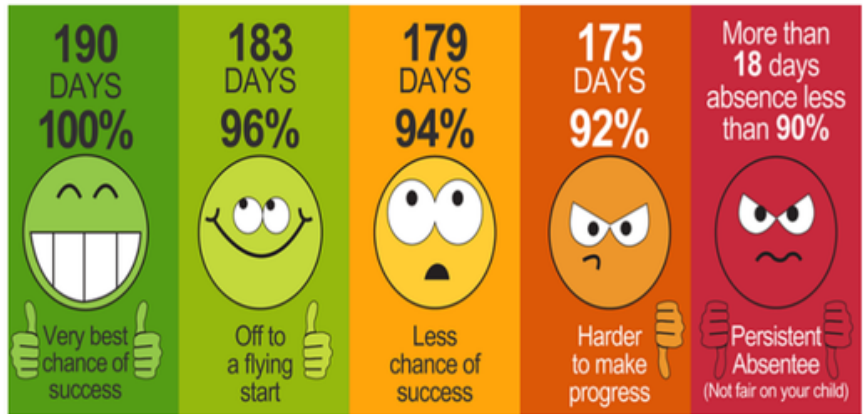

Year 4 had the opportunity to take part in a Benchball competition against 7 other schools on Tuesday after school. We managed to come joint 3rd place! A huge well done to all of the children who participated- we are so proud!

Well Done!

School Matters!

Attend Today, Achieve Tomorrow

School attendance and absence
 Going to school regularly is important for your child's future. Parents are responsible for making sure their children receive full-time education. Parents are legally responsible for making sure that children attend school. If your child doesn't go to school, you could get fined or prosecuted.

Attendance

The effect of absence on progress

A whole year has 365 days; a school year has 190 days. That leaves 175 days to spend on family time, visits, holidays, shopping and other appointments.

No Absence	10 days absence	12 days absence	19 days absence	29 days absence	38 days absence
190 days of education	180 days of education	178 days of education	171 days of education	161 days of education	152 days of education
100%	95%	94%	90%	85%	80.00%
Very Good		Worrying		Serious Concern	