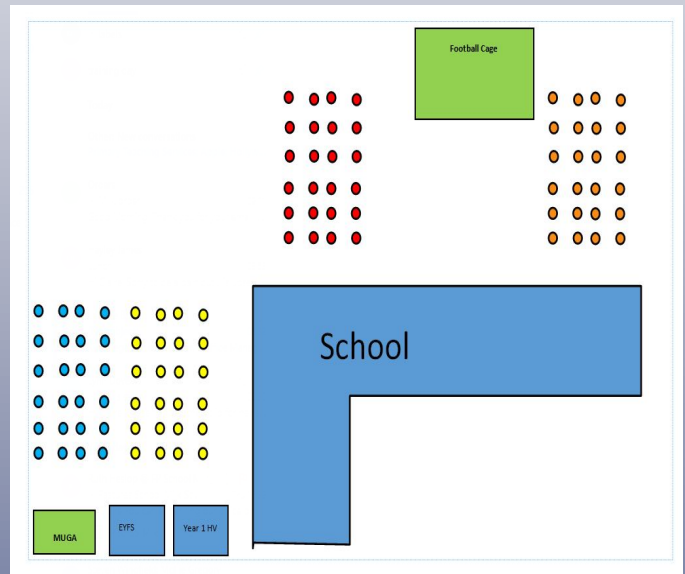

It is with immense sadness but great pride that we write to inform you that Miss Thorpe is moving on to pastures news. As you know she has had an amazing impact at our school and community over the past 4 years. we will all miss her immensely but I know you will join me in wishing her the very best in her new ventures.

Attendance at Bramley Park Academy

Infection rates are falling daily so from the start of the autumn term we look forward to all our children being back in school. We all know that it is the best place to learn and that meeting friends is vital for a pupil's wellbeing. Attendance will be compulsory, and no child should be kept out of school on the 7th September. We are confident that all our parents will give full support in getting Bramley Park back to normal.

Mindfulness

With anxiety over health, social distancing and changes in routine, this is a difficult time for children and adults. Here are some suggestions to help your well being and mental health.: This week, why not try a mindfulness activity...

'Meditation' always sounds like it should be for adults, but it is very helpful for children too. If you are already thinking, "There's no way I can get my child to sit still for two minutes" – Don't worry! This type of mindfulness is not necessary about physical stillness but rather mental relaxation. For a child mindfulness might be the quiet that comes over them when they are being read a bedtime story.

Your free school uniform will hopefully be delivered to school during the last week of August. Emails will be sent out regarding collection.

Places for breakfast club and Rockets have now been allocated. All parents who have a place have been notified by email.

Our uniform supplier 'Design School Uniform' is now open in the Headrow between 10am - 4pm Monday through . If you wish to order online from the 1st July until 31st July you will get a 15% discount. The discount code is on their website <http://www.designschooluniform.co.uk/>

Follow us @bramley_park

Follow us Bramley Park Academy

Call us 0113 256 4888

Email us enquiries@bramleyparkacademy.co.uk

Visit us bramleyparkacademy.co.uk